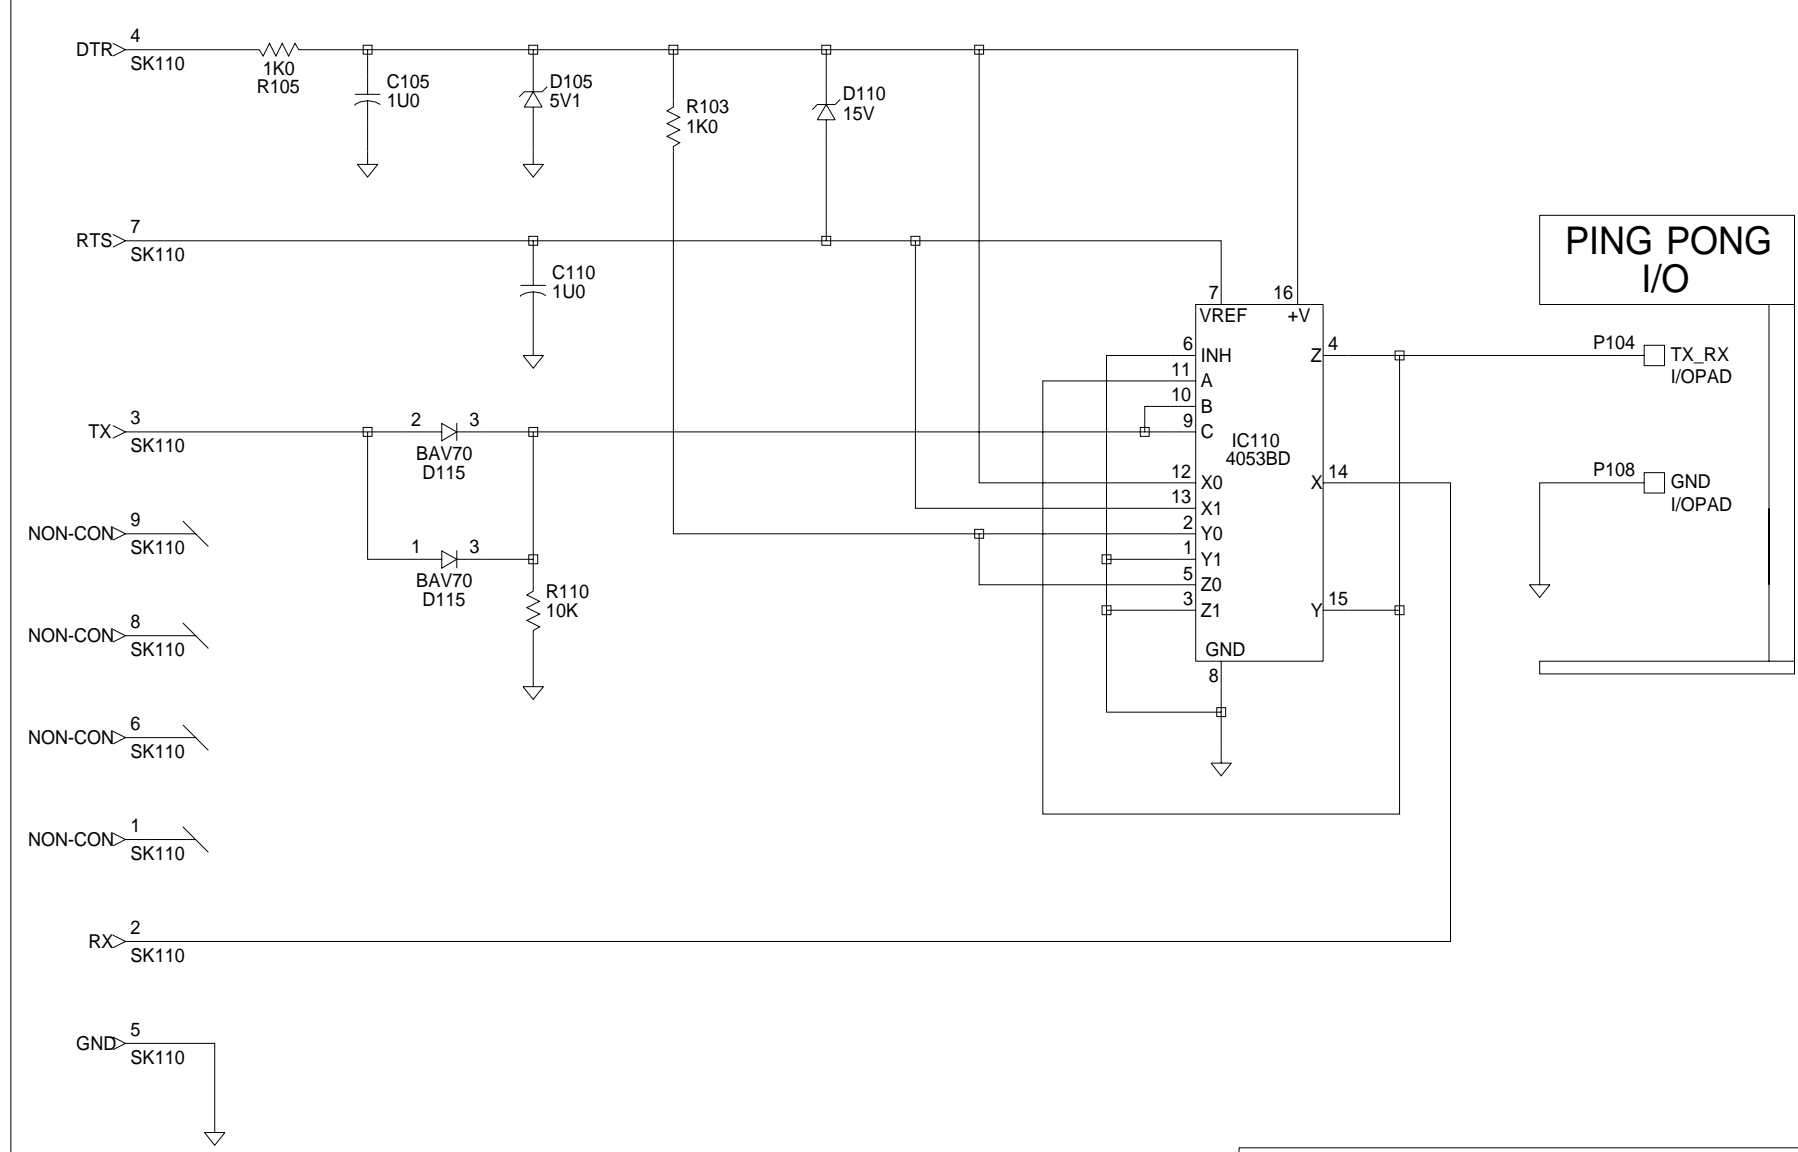

PC SERIAL COMPORT

PING PONG I/O

DRANGE

© **TAIT ELECTRONICS**
T800-08
PROGRAMLEAD

IPN:	ISSUE:	ID:		
220-01400-01	1A	2.SC. 1		
PROJECT:	DESIGNER:	FILE NAME:	FILE DATE:	NO.SHEETS:
T800PL	DAVES	140001A	15-7-97	2

1A	C/N720009	DAVES				
0A	ORIGINAL	DAVES				
REV/ISS	AMENDMENTS	DRAWN	CHKD	D.O.	APVD	DATE

T800 Rack Programming Socket